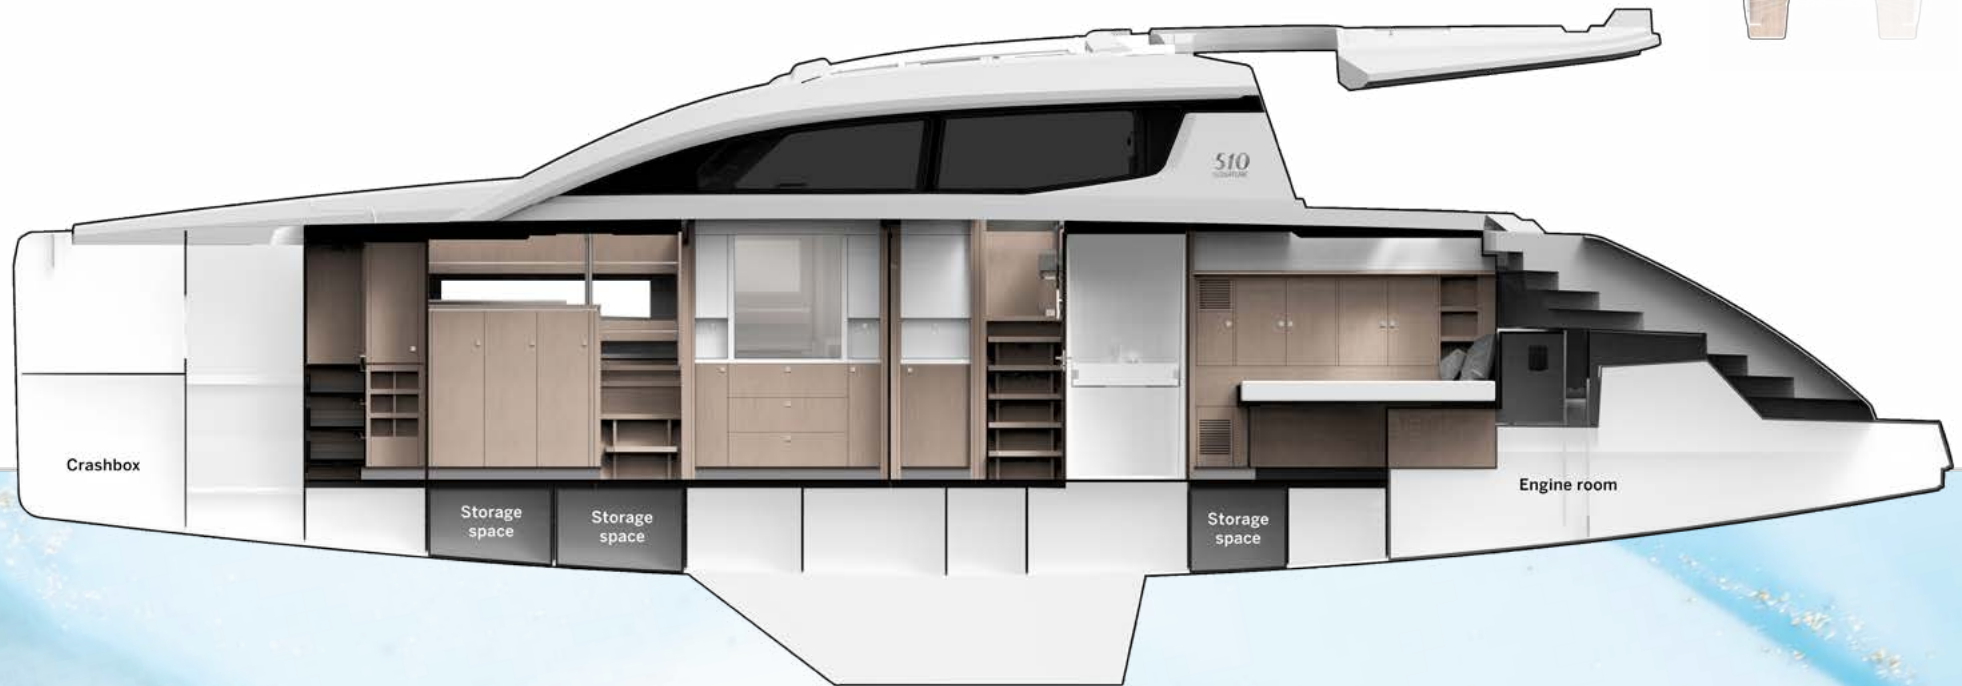

*Privilege*  
SIGNATURE 510

*Main deck*

*Lower deck*

Master suite & 2 guest cabins

*Lower deck*

Master suite & 2 guest cabins

*Lower deck*

4 double cabins . option

*Lower deck*

Master suite & 3 guest cabins . option

*Hull plan . Starboard . Outside view*

Master suite & 2 guest cabins

*Hull plan . Starboard . Inside view*

Master suite & 2 guest cabins

*Privilege*  
SIGNATURE 510

*Hull plan . Portside . Outside view*

Master suite & 2 guest cabins

*Privilege*  
SIGNATURE 510

*Hull plan . Portside . Inside view*

Master suite & 2 guest cabins

*Privilege*  
SIGNATURE 510

*Sail plan*

*Privilege*  
SIGNATURE 510

*Sail plan*

D-light .option